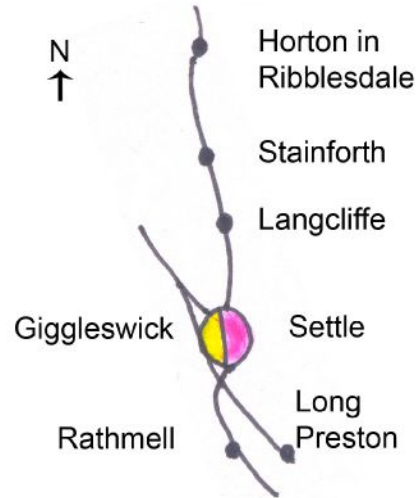

Settle Zion
Congregational Church
Castleberg Lane

Rathmell
Holy Trinity CE